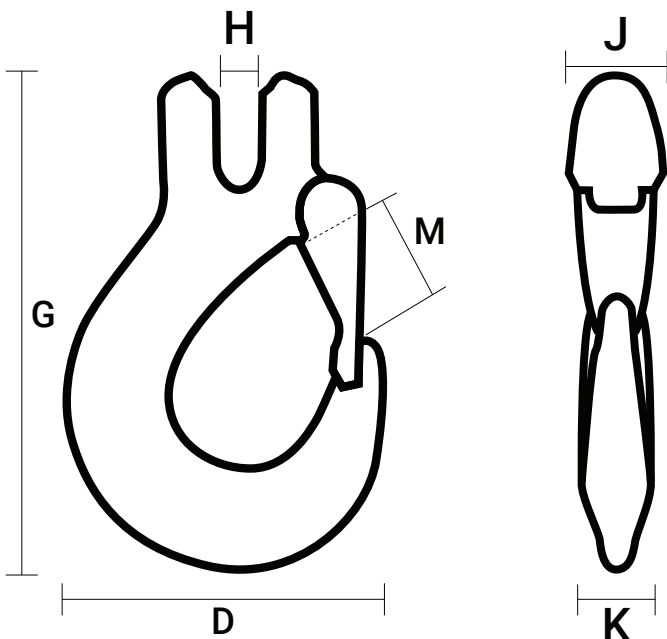

## Grab & Sling Hook Dimensions

Grab Hook

### G80 Grab Hook Dimensions

Chain Size	H	M	G	D	K	J
5/16"	3/8"	7/16"	3 1/2"	2"	1 1/4"	1 5/16"
3/8"	1/2"	9/16"	4 3/4"	2 5/8"	1 5/8"	1 1/8"

### G100 Grab Hook Dimensions

Chain Size	H	M	G	D	K	J
5/16"	3/8"	3/8"	3 15/16"	2 1/16"	1 1/8"	7/8"
3/8"	1/2"	9/16"	4 7/8"	2 13/16"	1 1/2"	1 1/8"

Sling Hook

### G80 Sling Hook Dimensions

Chain Size	H	M	G	D	K	J
5/16"	3/8"	1 3/16"	4 15/16"	3 1/4"	5/8"	1 3/16"
3/8"	1/2"	1 5/8"	6"	4"	1 3/16"	1 1/8"