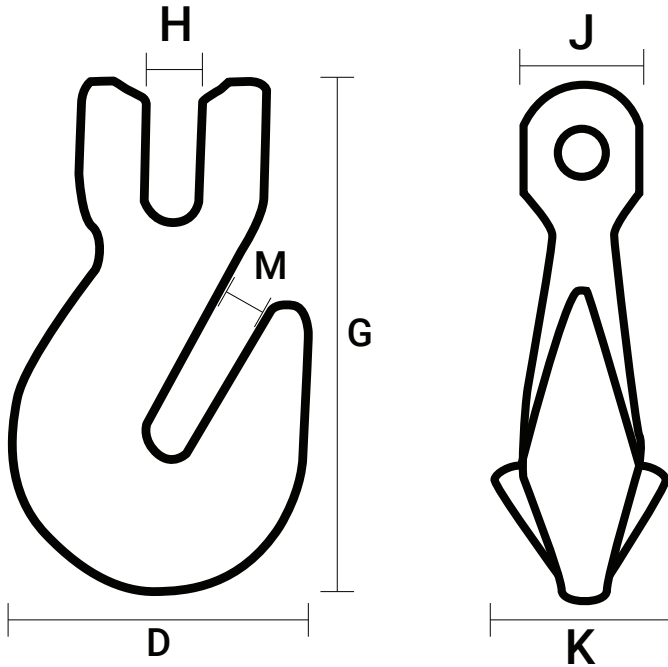

## Grab & Sling Hook Dimensions

Grab Hook

### G80 Grab Hook Dimensions

Chain Size	H	M	G	D	K	J
5/16"	3/8"	7/16"	3 1/2"	2"	1 1/4"	1 5/16"
3/8"	1/2"	9/16"	4 3/4"	2 5/8"	1 5/8"	1 1/8"

### G100 Grab Hook Dimensions

Chain Size	H	M	G	D	K	J
5/16"	3/8"	3/8"	3 15/16"	2 1/16"	1 1/8"	7/8"
3/8"	1/2"	9/16"	4 7/8"	2 13/16"	1 1/2"	1 1/8"

Sling Hook

### G80 Sling Hook Dimensions

Chain Size	H	M	G	D	K	J
5/16"	3/8"	1 3/16"	4 15/16"	3 1/4"	5/8"	1 3/16"
3/8"	1/2"	1 5/8"	6"	4"	1 3/16"	1 1/8"