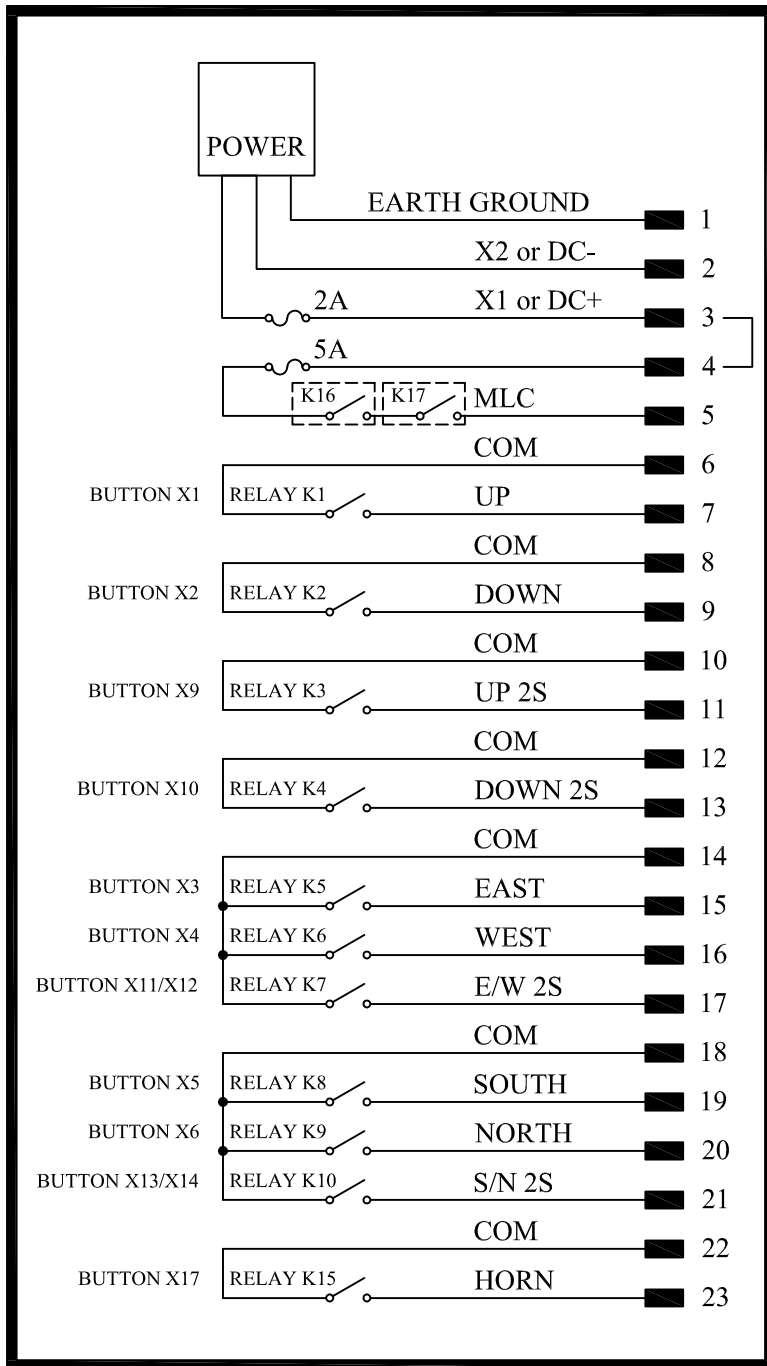

INMOTION Controls K200 Plus Wiring Diagram

7-27-17

INMOTION Controls K202 Plus Wiring Diagram

7-27-17

INMOTION Controls K400 Plus Wiring Diagram

7-27-17

INMOTION Controls K404 Plus Wiring Diagram

7-27-17

INMOTION Controls K600 Plus Wiring Diagram

7-27-17

INMOTION Controls K606 Plus Wiring Diagram

7-27-17

INMOTION Controls K806 Plus Wiring Diagram

7-27-17

INMOTION Controls K808 Plus Wiring Diagram

7-27-17