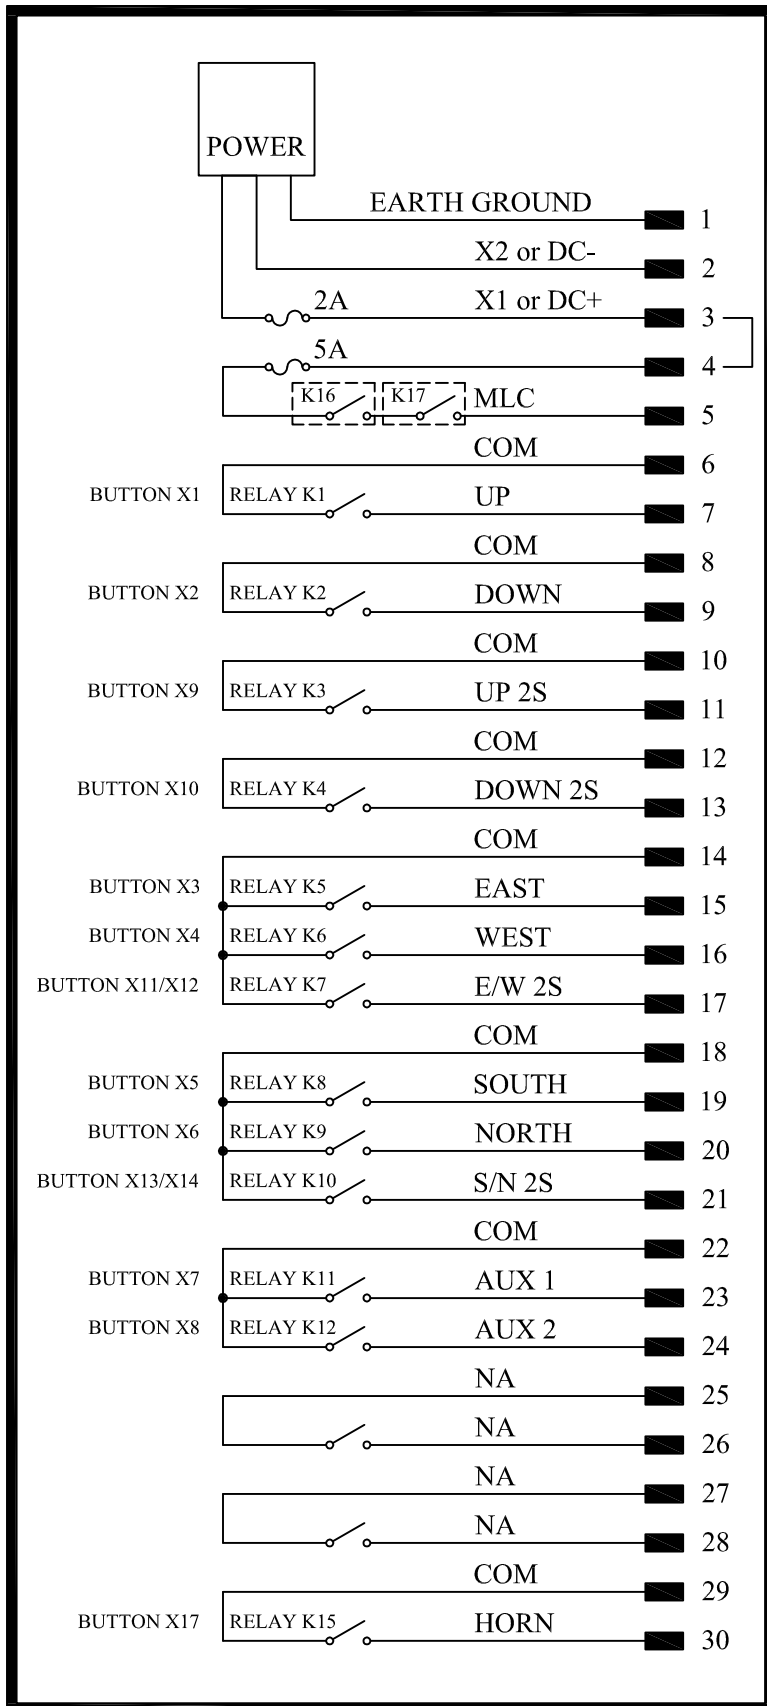

INMOTION Controls K200 Plus Wiring Diagram

7-27-17

INMOTION Controls K202 Plus Wiring Diagram

7-27-17

INMOTION Controls K400 Plus Wiring Diagram

7-27-17

INMOTION Controls K404 Plus Wiring Diagram

7-27-17

INMOTION Controls K600 Plus Wiring Diagram

7-27-17

INMOTION Controls K606 Plus Wiring Diagram

7-27-17

INMOTION Controls K806 Plus Wiring Diagram

7-27-17

INMOTION Controls K808 Plus Wiring Diagram

7-27-17

INMOTION Controls K1010 Plus Wiring Diagram

7-27-17

INMOTION Controls K1212 Plus Wiring Diagram

7-27-17