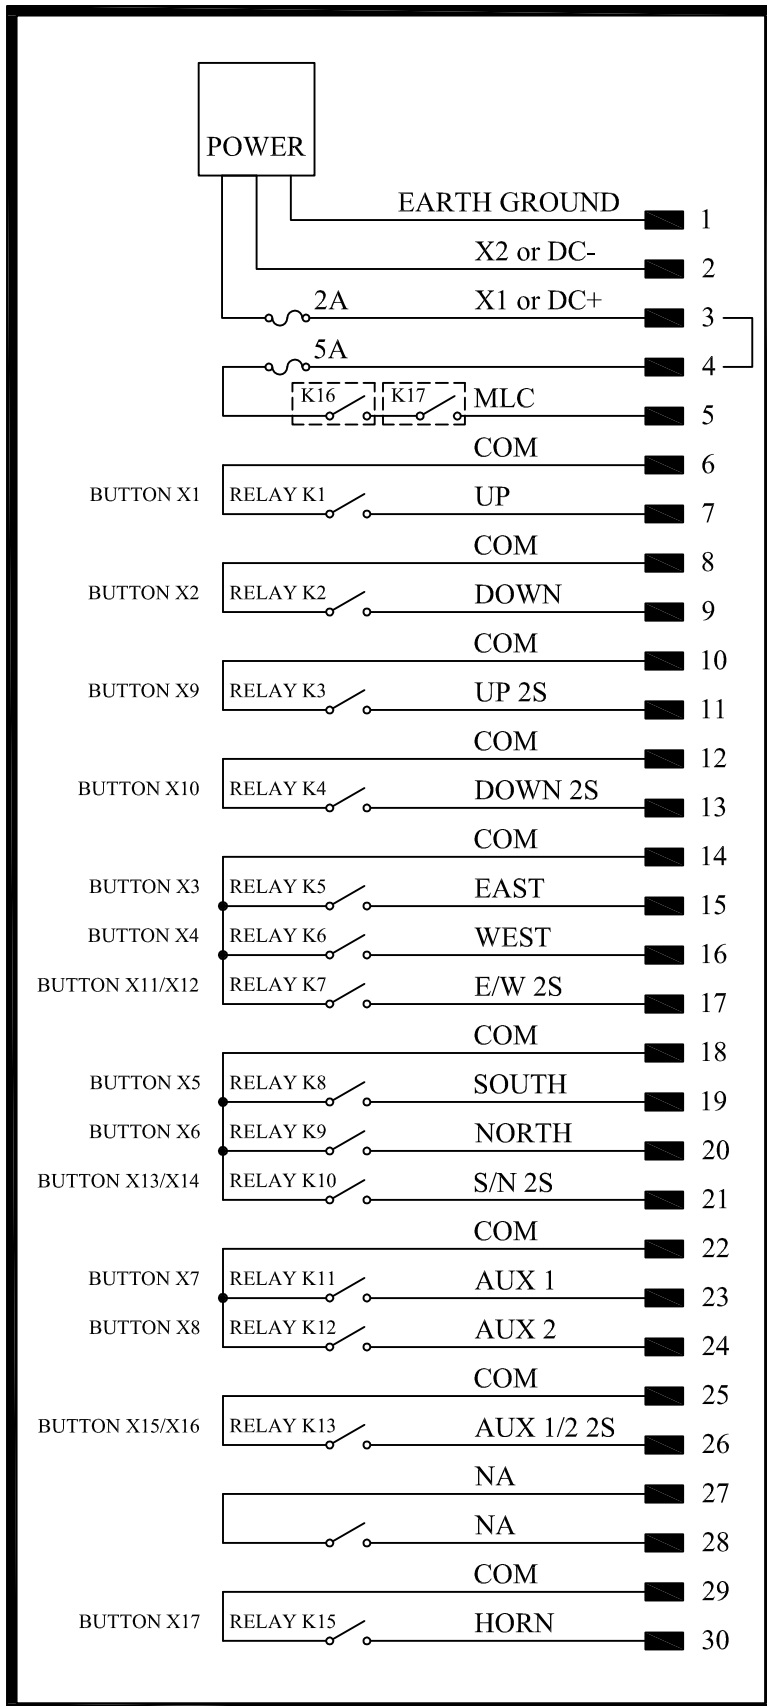

INMOTION Controls K200 Plus Wiring Diagram

7-27-17

INMOTION Controls K202 Plus Wiring Diagram

7-27-17

INMOTION Controls K400 Plus Wiring Diagram

7-27-17

INMOTION Controls K404 Plus Wiring Diagram

7-27-17

INMOTION Controls K600 Plus Wiring Diagram

7-27-17

INMOTION Controls K606 Plus Wiring Diagram

7-27-17

INMOTION Controls K806 Plus Wiring Diagram

7-27-17

INMOTION Controls K808 Plus Wiring Diagram

7-27-17

INMOTION Controls K1010 Plus Wiring Diagram

7-27-17

INMOTION Controls K1212 Plus Wiring Diagram

7-27-17