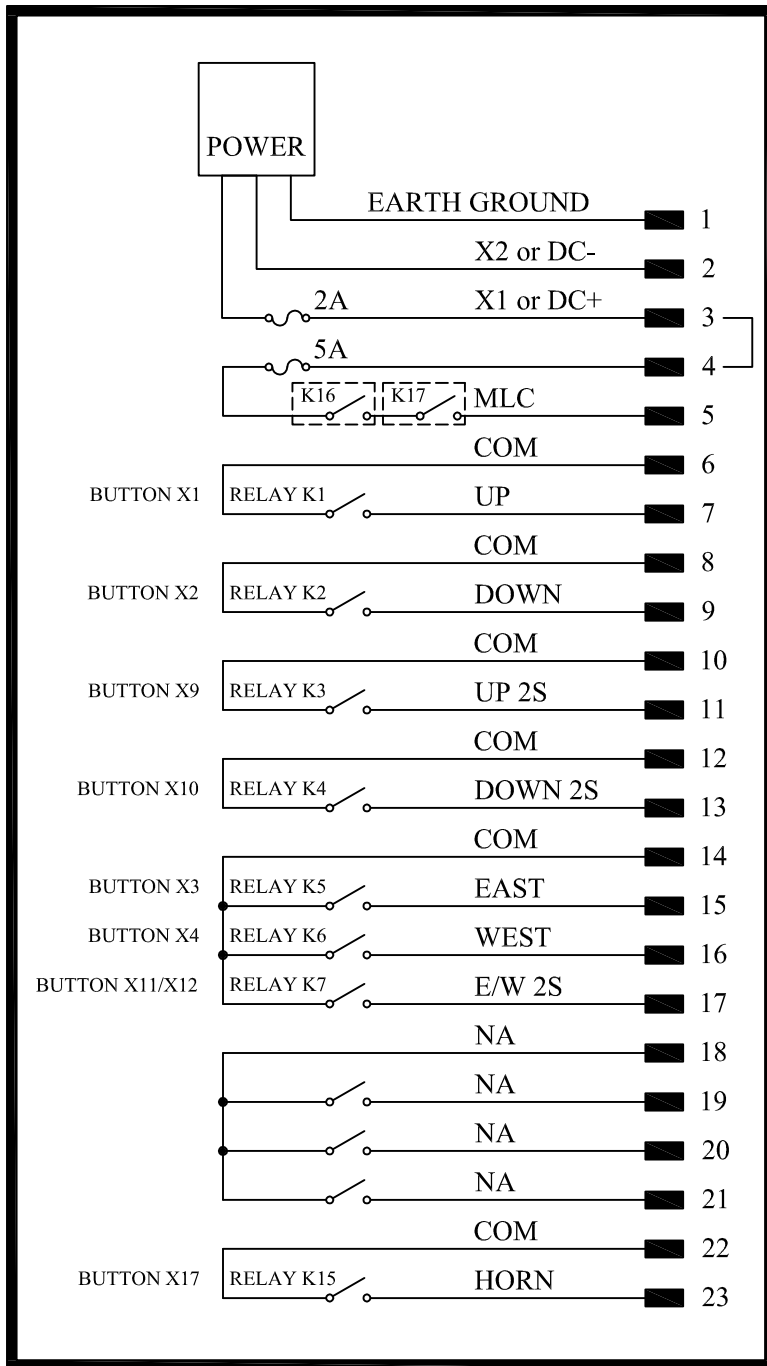

INMOTION Controls K200 Plus Wiring Diagram

7-27-17

INMOTION Controls K202 Plus Wiring Diagram

7-27-17

INMOTION Controls K400 Plus Wiring Diagram

7-27-17

INMOTION Controls K404 Plus Wiring Diagram

7-27-17

INMOTION Controls K600 Plus Wiring Diagram

7-27-17

INMOTION Controls K606 Plus Wiring Diagram

7-27-17

INMOTION Controls K806 Plus Wiring Diagram

7-27-17

INMOTION Controls K808 Plus Wiring Diagram

7-27-17