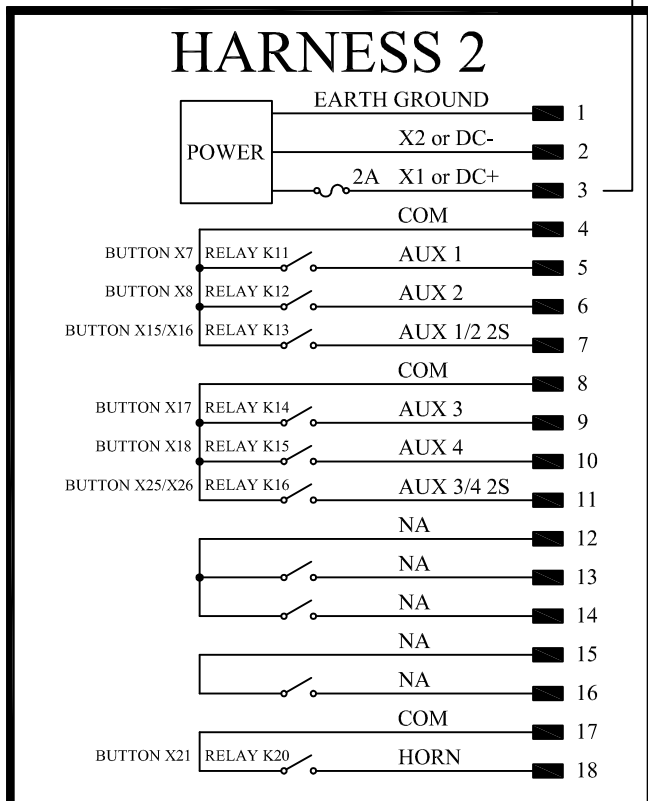

INMOTION Controls K1010 Plus Wiring Diagram

7-27-17