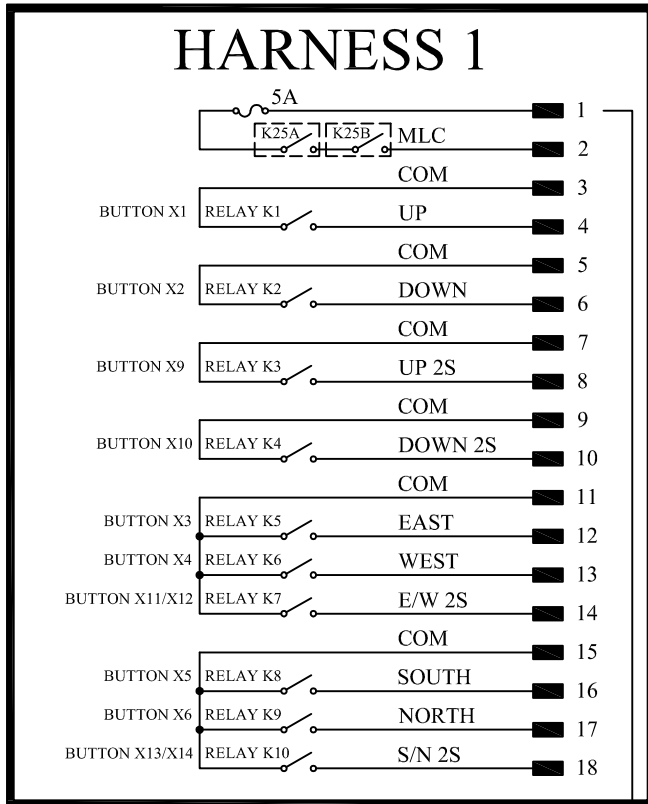

INMOTION Controls K1010 Plus Wiring Diagram

7-27-17