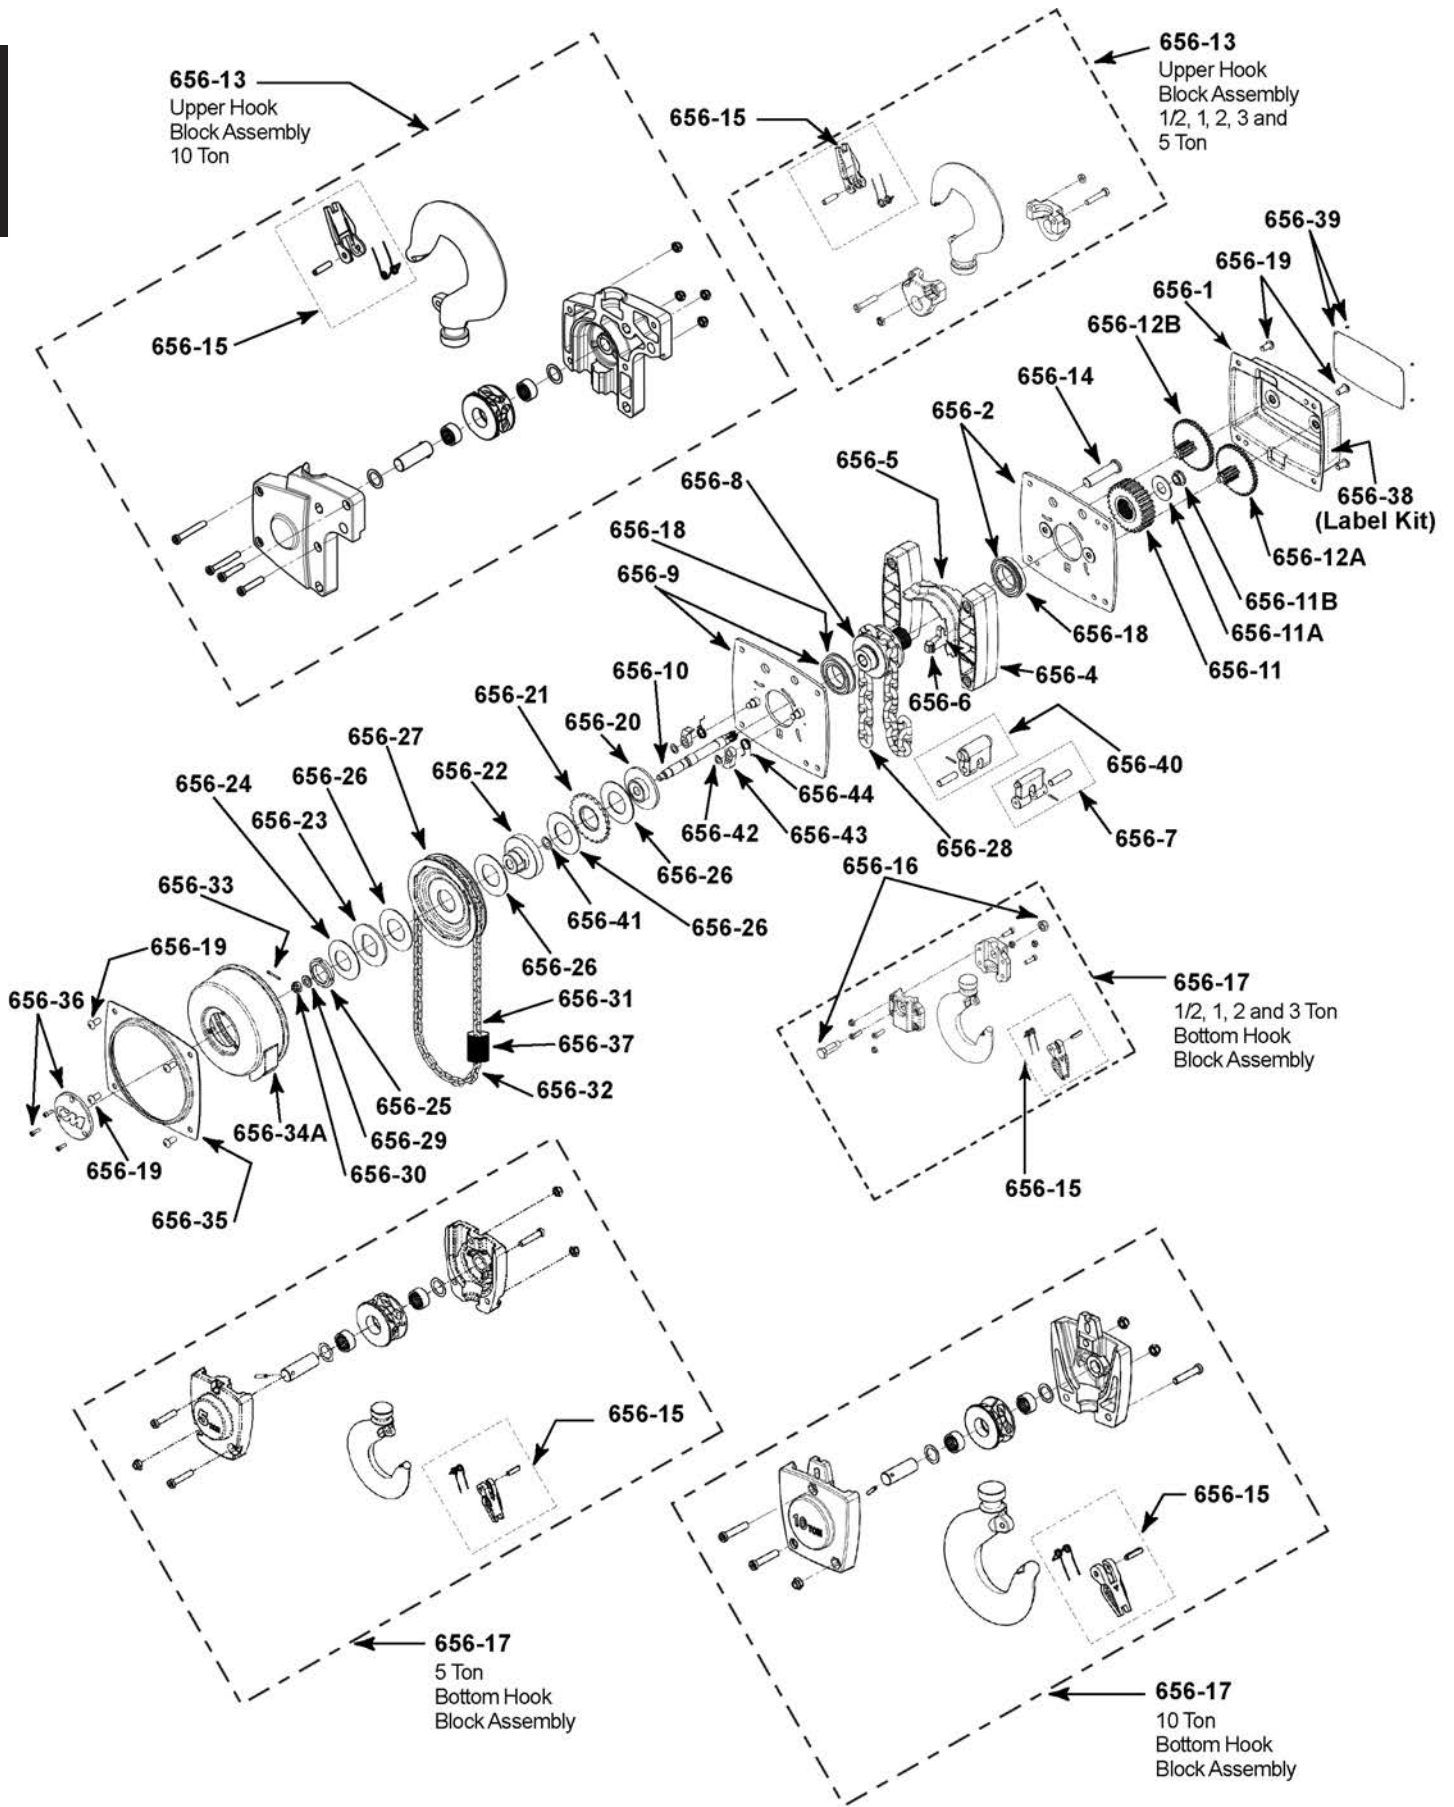

CM® HURRICANE 360° HAND CHAIN HOIST EXPLODED VIEW

ENGLISH

Part Number	Drawing Number	Description	Quantity
360-0001		360 Gear Kit 0.5T	
-	656-11	Lift Wheel Gear	1
-	656-11A	Washer	1
-	656-11B	Location Ring	2
-	656-12A	Reduction Gear Set -A-	1
-	656-12B	Reduction Gear Set -B-	1
-	656-10	Drive shaft	1
360-0002		360 Gear Kit 1T	
-	656-11	Lift Wheel Gear	1
-	656-11A	Washer	1
-	656-11B	Location Ring	2
-	656-12A	Reduction Gear Set -A-	1
-	656-12B	Reduction Gear Set -B-	1
-	656-10	Drive shaft	1
360-0003		360 Gear Kit 2T	
-	656-11	Lift Wheel Gear	1
-	656-11A	Washer	1
-	656-11B	Location Ring	2
-	656-12A	Reduction Gear Set -A-	1
-	656-12B	Reduction Gear Set -B-	1
-	656-10	Drive shaft	1
360-0004		360 Gear Kit 3T - 10T	
-	656-11	Lift Wheel Gear	1
-	656-11A	Washer	1
-	656-11B	Location Ring	2
-	656-12A	Reduction Gear Set -A-	1
-	656-12B	Reduction Gear Set -B-	1
-	656-10	Drive shaft	1
360-0010		360 Lift Wheel Kit 0.5T	
-	656-8	Liftwheel Assembly	1
-	656-18	Liftwheel bearing	2
360-0011		360 Lift Wheel Kit 1T	
-	656-8	Liftwheel Assembly	1
-	656-18	Liftwheel bearing	2
360-0012		360 Lift Wheel Kit 2T	
-	656-8	Liftwheel Assembly	1
-	656-18	Liftwheel bearing	2
360-0013		360 Gear Kit 3T - 10T	
-	656-8	Liftwheel Assembly	1
-	656-18	Liftwheel bearing	2
360-0020		360 Side Plate Kit 0.5T	
-	656-2	Gearing Side Plate	1
-	656-4	End Cover Assembly	2
-	656-9	Handwheel Side Plate Assembly	1
360-0021		360 Side Plate Kit 1T	
-	656-2	Gearing Side Plate	1
-	656-4	End Cover Assembly	2
-	656-9	Handwheel Side Plate Assembly	1
360-0022		360 Side Plate Kit 2T	
-	656-2	Gearing Side Plate	1
-	656-4	End Cover Assembly	2
-	656-9	Handwheel Side Plate Assembly	1